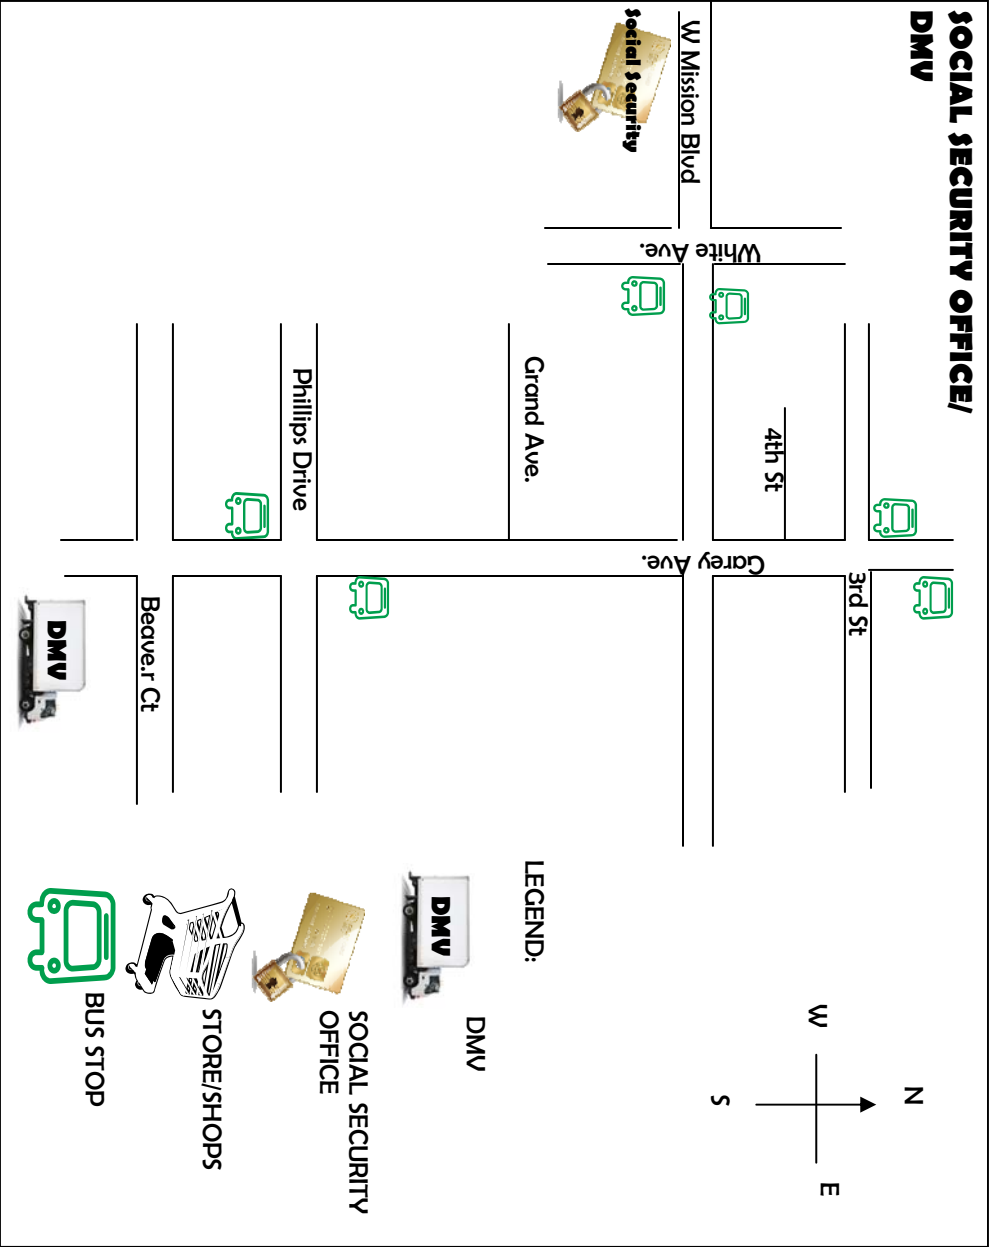

Street Map only shows the major streets/intersections and does not reflect true scale size

International Place of The Claremont Colleges

USING THE BUS TO GO TO MONTCLAIR PLAZA, SOCIAL SECURITY OFFICE AND DMV

- Bring exact change with you.
- Don't be afraid to ask the driver before you board the bus.
- Orient yourself before leaving: where is North, South, West and East
- Always cross the street using Pedestrian Traffic Signals
- Check the bus schedules before you leave at www.foothilltransit.org. You can also use the Trip Planner at <http://www.foothilltransit.org/TripPlanner/>. *Tip: You can use "Claremont Colleges" as your starting destination.*